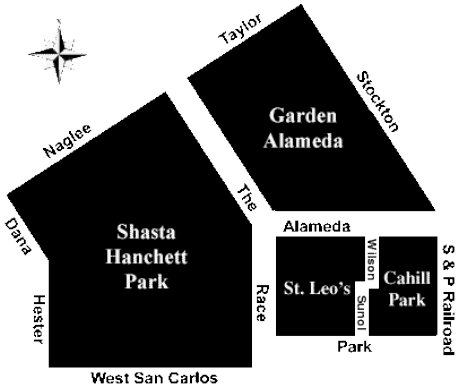

Association Boundaries:

Volunteer Opportunities:

S/HPNA needs volunteers to effectively represent the interests of the neighborhood, to organize social events and to communicate with the membership.

- Communications / Website
- Planning & Land Use
- Neighborhood Preservation
- Traffic
- Emergency Preparedness

Have other interests? Let us know in the space at left.

Mail To: S/HPNA - Membership
PO Box 28634
San Jose, CA 95159-8634