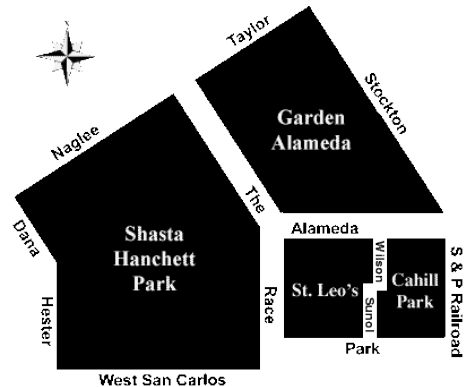

Association Boundaries:

Volunteer Opportunities:

S/HPNA needs volunteers to effectively represent the interests of the neighborhood, to organize social events and to communicate with the membership.

- Communications / Website
- Planning & Land Use
- Neighborhood Preservation
- Traffic
- Emergency Preparedness

Have other interests? Let us know in the space at left.

Mail To: S/HPNA - Membership
PO Box 28634
San Jose, CA 95159-8634